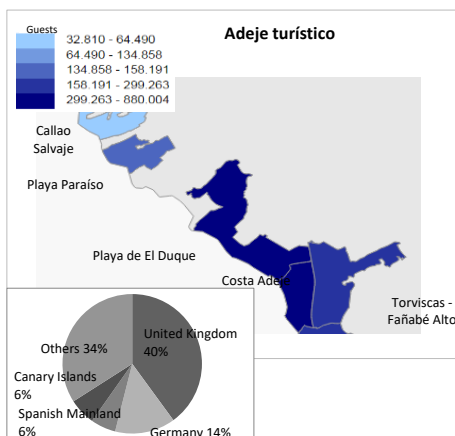

Tourist areas	Adeje turístico					Las Américas - Los Cristianos			Abona			Isora		Puerto de la Cruz turístico				Others	Tenerife
	Callao Salvaje	Playa Paraiso	Playa de El Duque	Costa Adeje	Torviscas-Fañabé Alto	Las Américas-Adeje	Las Américas-Arona	Los Cristianos	Costa del Silencio	El Médano	Golf del Sur	Los Gigantes	Puerto Santiago	Playa Jardín-Maritim	Conjunto histórico	Taoro-La Paz	Martínez		
Abroad	85.2%	85.0%	86.8%	89.6%	88.3%	81.8%	90.5%	86.9%	88.0%	80.6%	83.2%	88.2%	82.9%	59.0%	63.0%	62.6%	45.8%	48.6%	78.7%
- United Kingdom	32.6%	32.9%	37.9%	41.5%	47.9%	36.2%	44.6%	46.4%	32.0%	31.2%	44.7%	46.8%	36.7%	3.7%	6.6%	10.5%	8.1%	14.7%	33.2%
- Germany	11.4%	21.0%	14.8%	14.6%	4.2%	6.6%	5.8%	5.4%	4.6%	23.8%	8.9%	4.4%	10.0%	28.7%	24.7%	28.1%	24.0%	9.2%	12.4%
- Others	41.3%	31.1%	34.1%	33.4%	36.2%	39.0%	40.1%	35.1%	51.4%	25.6%	29.6%	37.0%	36.2%	26.5%	31.7%	24.0%	13.6%	24.7%	33.0%
Spain	14.8%	15.0%	13.2%	10.4%	11.7%	18.2%	9.5%	13.1%	12.0%	19.4%	16.8%	11.8%	17.1%	41.0%	37.0%	37.4%	54.2%	51.4%	21.3%
- Spanish Mainland	5.0%	8.4%	8.0%	4.3%	4.1%	10.4%	6.2%	6.8%	5.7%	6.6%	8.0%	5.8%	4.6%	30.2%	20.8%	21.9%	45.5%	18.0%	10.9%
- Canary Islands	9.8%	6.6%	5.1%	6.2%	7.6%	7.9%	3.4%	6.3%	6.3%	12.9%	8.8%	5.9%	12.5%	10.8%	16.2%	15.5%	8.7%	33.4%	10.4%
Total	100%	100%	100%	100%	100%	100%	100%	100%	100%	100%	100%	100%	100%	100%	100%	100%	100%	100%	100%