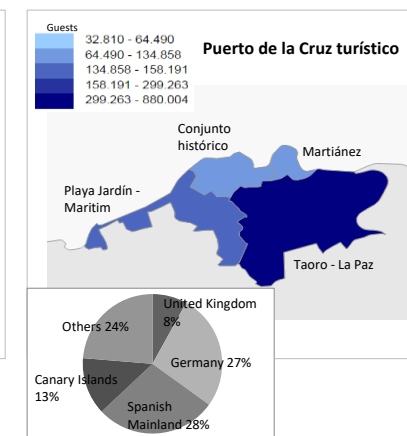

Tourist areas	Adeje turístico					Las Américas - Los Cristianos			Abona			Isora		Puerto de la Cruz turístico				Others	Tenerife
	Callao Salvaje	Playa Paraiso	Playa de El Duque	Costa Adeje	Torviscas-Fañabé Alto	Las Américas-Adeje	Las Américas-Arona	Los Cristianos	Costa del Silencio	El Médano	Golf del Sur	Los Gigantes	Puerto Santiago	Playa Jardín-Maritim	Conjunto histórico	Taoro-La Paz	Martínez		
Abroad	85.2%	85.0%	86.8%	89.6%	88.3%	81.8%	90.5%	86.9%	88.0%	80.6%	83.2%	88.2%	82.9%	59.0%	63.0%	62.6%	45.8%	48.6%	78.7%
- United Kingdom	32.6%	32.9%	37.9%	41.5%	47.9%	36.2%	44.6%	46.4%	32.0%	31.2%	44.7%	46.8%	36.7%	3.7%	6.6%	10.5%	8.1%	14.7%	33.2%
- Germany	11.4%	21.0%	14.8%	14.6%	4.2%	6.6%	5.8%	5.4%	4.6%	23.8%	8.9%	4.4%	10.0%	28.7%	24.7%	28.1%	24.0%	9.2%	12.4%
- Others	41.3%	31.1%	34.1%	33.4%	36.2%	39.0%	40.1%	35.1%	51.4%	25.6%	29.6%	37.0%	36.2%	26.5%	31.7%	24.0%	13.6%	24.7%	33.0%
Spain	14.8%	15.0%	13.2%	10.4%	11.7%	18.2%	9.5%	13.1%	12.0%	19.4%	16.8%	11.8%	17.1%	41.0%	37.0%	37.4%	54.2%	51.4%	21.3%
- Spanish Mainland	5.0%	8.4%	8.0%	4.3%	4.1%	10.4%	6.2%	6.8%	5.7%	6.6%	8.0%	5.8%	4.6%	30.2%	20.8%	21.9%	45.5%	18.0%	10.9%
- Canary Islands	9.8%	6.6%	5.1%	6.2%	7.6%	7.9%	3.4%	6.3%	6.3%	12.9%	8.8%	5.9%	12.5%	10.8%	16.2%	15.5%	8.7%	33.4%	10.4%
Total	100%	100%	100%	100%	100%	100%	100%	100%	100%	100%	100%	100%	100%	100%	100%	100%	100%	100%	100%