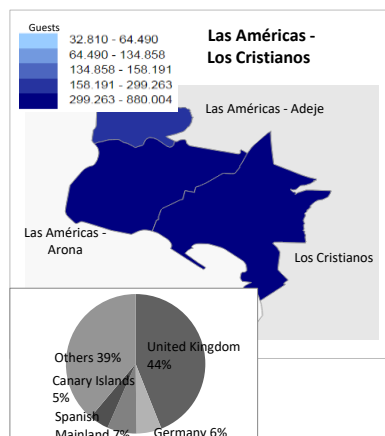

Tourist areas	Adeje turístico					Las Américas - Los Cristianos			Abona			Isora		Puerto de la Cruz turístico				Others	Tenerife
	Callao Salvaje	Playa Paraiso	Playa de El Duque	Costa Adeje	Torviscas-Fañabé Alto	Las Américas-Adeje	Las Américas-Arona	Los Cristianos	Costa del Silencio	El Médano	Golf del Sur	Los Gigantes	Puerto Santiago	Playa Jardín-Maritim	Conjunto histórico	Taoro-La Paz	Martínez		
Abroad	85.2%	85.0%	86.8%	89.6%	88.3%	81.8%	90.5%	86.9%	88.0%	80.6%	83.2%	88.2%	82.9%	59.0%	63.0%	62.6%	45.8%	48.6%	78.7%
- United Kingdom	32.6%	32.9%	37.9%	41.5%	47.9%	36.2%	44.6%	46.4%	32.0%	31.2%	44.7%	46.8%	36.7%	3.7%	6.6%	10.5%	8.1%	14.7%	33.2%
- Germany	11.4%	21.0%	14.8%	14.6%	4.2%	6.6%	5.8%	5.4%	4.6%	23.8%	8.9%	4.4%	10.0%	28.7%	24.7%	28.1%	24.0%	9.2%	12.4%
- Others	41.3%	31.1%	34.1%	33.4%	36.2%	39.0%	40.1%	35.1%	51.4%	25.6%	29.6%	37.0%	36.2%	26.5%	31.7%	24.0%	13.6%	24.7%	33.0%
Spain	14.8%	15.0%	13.2%	10.4%	11.7%	18.2%	9.5%	13.1%	12.0%	19.4%	16.8%	11.8%	17.1%	41.0%	37.0%	37.4%	54.2%	51.4%	21.3%
- Spanish Mainland	5.0%	8.4%	8.0%	4.3%	4.1%	10.4%	6.2%	6.8%	5.7%	6.6%	8.0%	5.8%	4.6%	30.2%	20.8%	21.9%	45.5%	18.0%	10.9%
- Canary Islands	9.8%	6.6%	5.1%	6.2%	7.6%	7.9%	3.4%	6.3%	6.3%	12.9%	8.8%	5.9%	12.5%	10.8%	16.2%	15.5%	8.7%	33.4%	10.4%
Total	100%	100%	100%	100%	100%	100%	100%	100%	100%	100%	100%	100%	100%	100%	100%	100%	100%	100%	100%