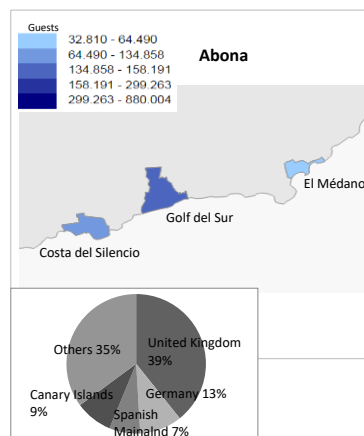

Tourist areas	Adeje turístico					Las Américas - Los Cristianos			Abona			Isora		Puerto de la Cruz turístico				Others	Tenerife
	Callao Salvaje	Playa Paraiso	Playa de El Duque	Costa Adeje	Torviscas-Fañabé Alto	Las Américas-Adeje	Las Américas-Arona	Los Cristianos	Costa del Silencio	El Médano	Golf del Sur	Los Gigantes	Puerto Santiago	Playa Jardín-Maritim	Conjunto histórico	Taoro-La Paz	Martínez		
Abroad	85.2%	85.0%	86.8%	89.6%	88.3%	81.8%	90.5%	86.9%	88.0%	80.6%	83.2%	88.2%	82.9%	59.0%	63.0%	62.6%	45.8%	48.6%	78.7%
- United Kingdom	32.6%	32.9%	37.9%	41.5%	47.9%	36.2%	44.6%	46.4%	32.0%	31.2%	44.7%	46.8%	36.7%	3.7%	6.6%	10.5%	8.1%	14.7%	33.2%
- Germany	11.4%	21.0%	14.8%	14.6%	4.2%	6.6%	5.8%	5.4%	4.6%	23.8%	8.9%	4.4%	10.0%	28.7%	24.7%	28.1%	24.0%	9.2%	12.4%
- Others	41.3%	31.1%	34.1%	33.4%	36.2%	39.0%	40.1%	35.1%	51.4%	25.6%	29.6%	37.0%	36.2%	26.5%	31.7%	24.0%	13.6%	24.7%	33.0%
Spain	14.8%	15.0%	13.2%	10.4%	11.7%	18.2%	9.5%	13.1%	12.0%	19.4%	16.8%	11.8%	17.1%	41.0%	37.0%	37.4%	54.2%	51.4%	21.3%
- Spanish Mainland	5.0%	8.4%	8.0%	4.3%	4.1%	10.4%	6.2%	6.8%	5.7%	6.6%	8.0%	5.8%	4.6%	30.2%	20.8%	21.9%	45.5%	18.0%	10.9%
- Canary Islands	9.8%	6.6%	5.1%	6.2%	7.6%	7.9%	3.4%	6.3%	6.3%	12.9%	8.8%	5.9%	12.5%	10.8%	16.2%	15.5%	8.7%	33.4%	10.4%
Total	100%	100%	100%	100%	100%	100%	100%	100%	100%	100%	100%	100%	100%	100%	100%	100%	100%	100%	100%