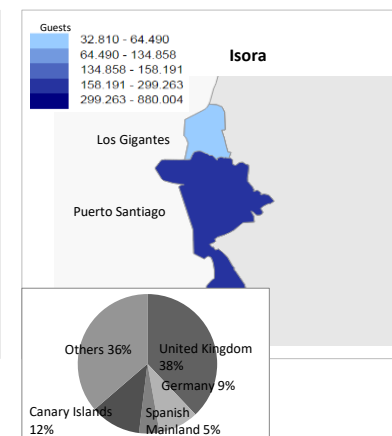

Tourist areas	Adeje turístico					Las Américas - Los Cristianos			Abona			Isora		Puerto de la Cruz turístico				Others	Tenerife
	Callao Salvaje	Playa Paraiso	Playa de El Duque	Costa Adeje	Torviscas-Fañabé Alto	Las Américas-Adeje	Las Américas-Arona	Los Cristianos	Costa del Silencio	El Médano	Golf del Sur	Los Gigantes	Puerto Santiago	Playa Jardín-Maritim	Conjunto histórico	Taoro-La Paz	Martínez		
Abroad	85.2%	85.0%	86.8%	89.6%	88.3%	81.8%	90.5%	86.9%	88.0%	80.6%	83.2%	88.2%	82.9%	59.0%	63.0%	62.6%	45.8%	48.6%	78.7%
- United Kingdom	32.6%	32.9%	37.9%	41.5%	47.9%	36.2%	44.6%	46.4%	32.0%	31.2%	44.7%	46.8%	36.7%	3.7%	6.6%	10.5%	8.1%	14.7%	33.2%
- Germany	11.4%	21.0%	14.8%	14.6%	4.2%	6.6%	5.8%	5.4%	4.6%	23.8%	8.9%	4.4%	10.0%	28.7%	24.7%	28.1%	24.0%	9.2%	12.4%
- Others	41.3%	31.1%	34.1%	33.4%	36.2%	39.0%	40.1%	35.1%	51.4%	25.6%	29.6%	37.0%	36.2%	26.5%	31.7%	24.0%	13.6%	24.7%	33.0%
Spain	14.8%	15.0%	13.2%	10.4%	11.7%	18.2%	9.5%	13.1%	12.0%	19.4%	16.8%	11.8%	17.1%	41.0%	37.0%	37.4%	54.2%	51.4%	21.3%
- Spanish Mainland	5.0%	8.4%	8.0%	4.3%	4.1%	10.4%	6.2%	6.8%	5.7%	6.6%	8.0%	5.8%	4.6%	30.2%	20.8%	21.9%	45.5%	18.0%	10.9%
- Canary Islands	9.8%	6.6%	5.1%	6.2%	7.6%	7.9%	3.4%	6.3%	6.3%	12.9%	8.8%	5.9%	12.5%	10.8%	16.2%	15.5%	8.7%	33.4%	10.4%
Total	100%	100%	100%	100%	100%	100%	100%	100%	100%	100%	100%	100%	100%	100%	100%	100%	100%	100%	100%