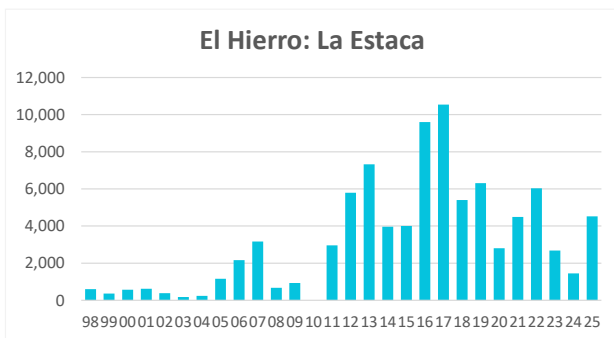

Cruise ship passenger arrivals

Annual cruise ship pax by port

Sources: Autoridad portuaria de Las Palmas and Autoridad portuaria de Santa Cruz de Tenerife.