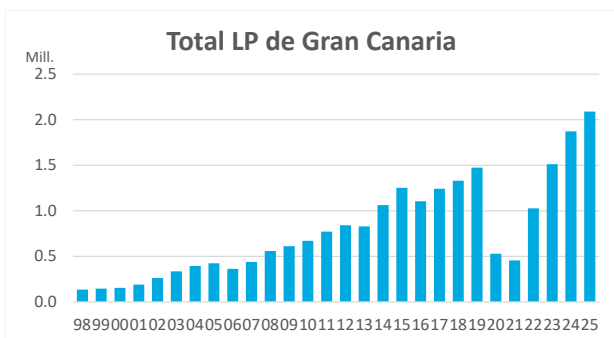

Cruise ship passenger arrivals

Annual cruise ship pax by port

Sources: Autoridad portuaria de Las Palmas and Autoridad portuaria de Santa Cruz de Tenerife.