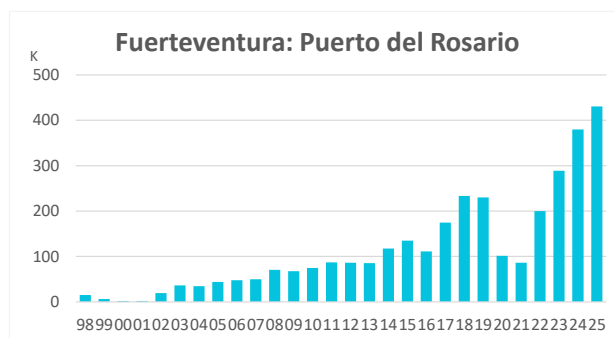

Cruise ship passenger arrivals

Annual cruise ship pax by port

Sources: Autoridad portuaria de Las Palmas and Autoridad portuaria de Santa Cruz de Tenerife.