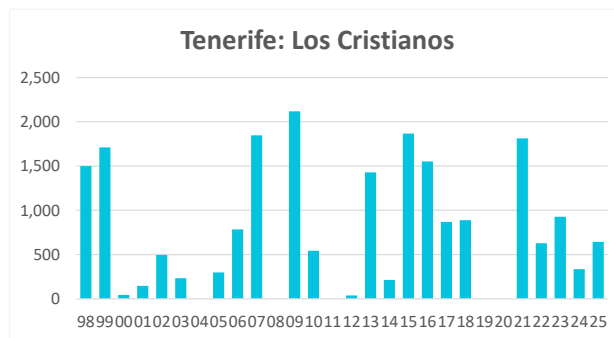

Cruise ship passenger arrivals

Annual cruise ship pax by port

Sources: Autoridad portuaria de Las Palmas and Autoridad portuaria de Santa Cruz de Tenerife.