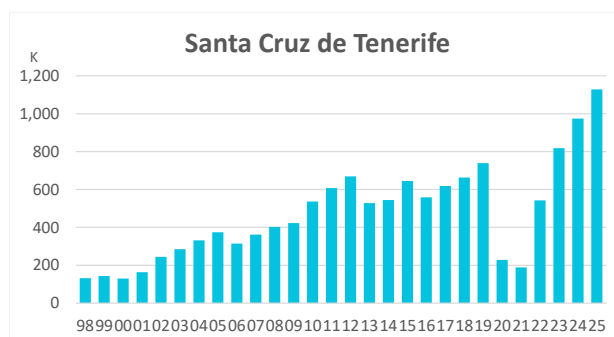

Cruise ship passenger arrivals

Annual cruise ship pax by port

Sources: Autoridad portuaria de Las Palmas and Autoridad portuaria de Santa Cruz de Tenerife.