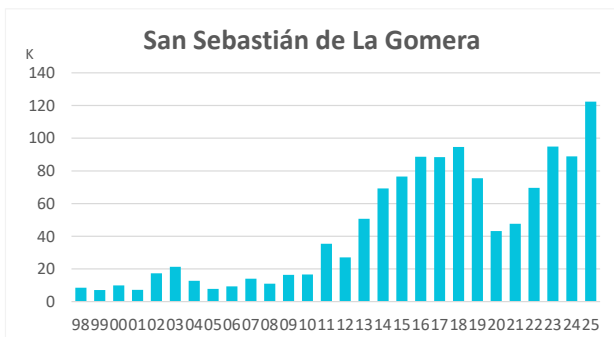

Cruise ship passenger arrivals

Annual cruise ship pax by port

Sources: Autoridad portuaria de Las Palmas and Autoridad portuaria de Santa Cruz de Tenerife.