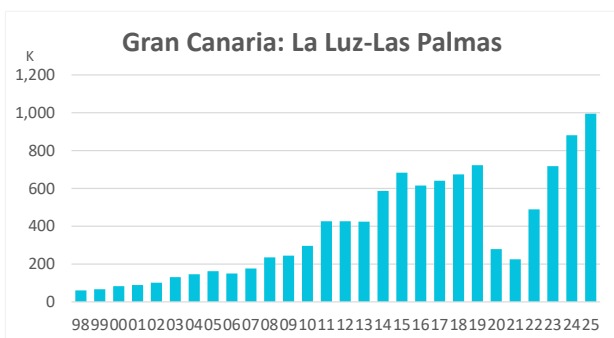

Cruise ship passenger arrivals

Annual cruise ship pax by port

Sources: Autoridad portuaria de Las Palmas and Autoridad portuaria de Santa Cruz de Tenerife.