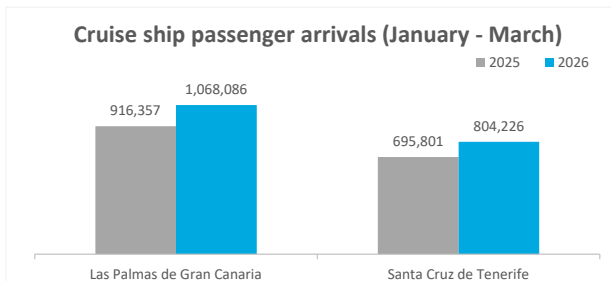

Recent trend: 2026

	PORTS					PORTS					All Canary ports
	Las Palmas ports:	Arrecife	El Rosario	La Luz y Las Palmas	Santa Cruz de Tenerife ports:	Santa Cruz de Tenerife	Los Cristianos	San S. de La Gomera	Santa Cruz de La Palma	La Estaca	
March											
2025	316,190	78,333	83,449	154,408	227,056	160,128	0	25,729	40,215	984	543,246
2026	358,013	106,409	73,371	178,233	278,518	199,365	0	16,583	62,244	326	636,531
Change, 26-25	41,823	28,076	-10,078	23,825	51,462	39,237	0	-9,146	22,029	-658	93,285
Change, %	13.2%	35.8%	-12.1%	15.4%	22.7%	24.5%	--	-35.5%	54.8%	-66.9%	17.2%
January - March											
2025	916,357	250,018	246,855	419,484	695,801	487,732	0	71,315	134,746	2,008	1,612,158
2026	1,068,086	321,795	227,776	518,515	804,226	559,489	162	63,156	180,705	714	1,872,312
Change, 26-25	151,729	71,777	-19,079	99,031	108,425	71,757	162	-8,159	45,959	-1,294	260,154
Change, %	16.6%	28.7%	-7.7%	23.6%	15.6%	14.7%	--	-11.4%	34.1%	-64.4%	16.1%