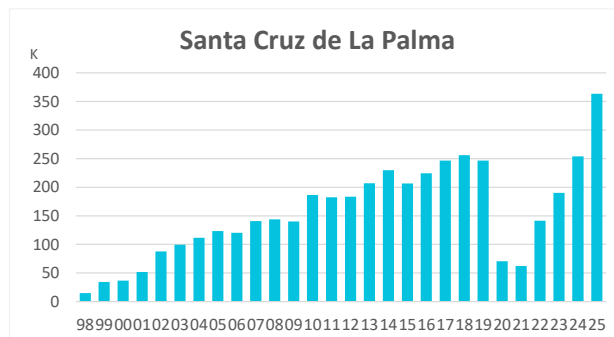

Cruise ship passenger arrivals

Annual cruise ship pax by port

Sources: Autoridad portuaria de Las Palmas and Autoridad portuaria de Santa Cruz de Tenerife.