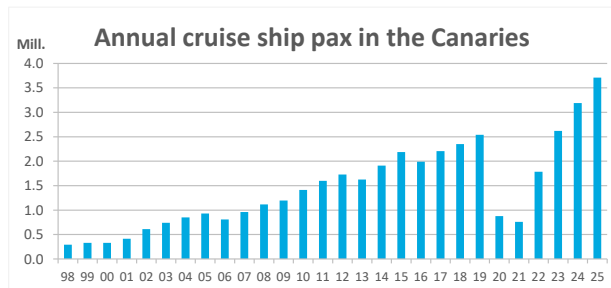

Cruise ship passenger arrivals

March 2026

Annual cruise ship passenger arrivals in the Canary Islands

	PORTS					PORTS					All Canary ports
	Las Palmas ports:	Arrecife	El Rosario	La Luz y Las Palmas	Santa Cruz de Tenerife ports:	Santa Cruz de Tenerife	Los Cristianos	San S. de La Gomera	Santa Cruz de La Palma	La Estaca	
1998	135,675	60,171	14,996	60,508	156,948	131,602	1,499	8,532	14,709	606	292,623
1999	144,321	71,552	6,174	66,595	185,922	142,494	1,710	7,139	34,219	360	330,243
2000	154,336	69,407	1,915	83,014	177,250	130,064	44	9,931	36,640	571	331,586
2001	190,134	98,677	2,016	89,441	223,312	163,534	146	7,189	51,818	625	413,446
2002	262,028	141,165	19,576	101,287	350,556	244,629	496	17,313	87,731	387	612,584
2003	334,763	167,502	36,485	130,776	406,478	285,198	233	21,323	99,542	182	741,241
2004	393,395	212,690	34,697	146,008	456,375	331,920	0	12,722	111,494	239	849,770
2005	423,105	216,348	43,952	162,805	507,054	374,451	298	7,809	123,332	1,164	930,159
2006	362,525	165,069	47,817	149,639	447,155	314,661	784	9,304	120,243	2,163	809,680
2007	439,493	213,134	50,038	176,321	522,093	362,123	1,848	14,010	140,946	3,166	961,586
2008	559,003	253,152	70,758	235,093	557,371	402,018	0	10,919	143,764	670	1,116,374
2009	611,335	298,955	67,819	244,561	582,835	423,236	2,118	16,372	140,175	934	1,194,170
2010	671,192	299,972	74,651	296,569	740,022	536,331	543	16,590	186,558	0	1,411,214
2011	771,160	258,005	87,274	425,881	828,332	607,366	0	35,429	182,580	2,957	1,599,492
2012	840,266	327,972	86,262	426,032	885,623	669,353	37	27,121	183,316	5,796	1,725,889
2013	829,313	319,583	85,371	424,359	794,249	527,961	1,429	50,650	206,888	7,321	1,623,562
2014	1,063,420	358,519	117,748	587,153	848,161	544,841	213	69,200	229,940	3,967	1,911,581
2015	1,252,957	435,428	134,779	682,750	933,296	644,456	1,867	76,504	206,469	4,000	2,186,253
2016	1,104,582	377,800	111,297	615,485	883,324	559,100	1,551	88,635	224,433	9,605	1,987,906
2017	1,241,840	427,110	174,457	640,273	964,336	617,986	868	88,466	246,478	10,538	2,206,176
2018	1,330,553	423,116	233,520	673,917	1,020,128	663,284	888	94,667	255,892	5,397	2,350,681
2019	1,473,587	520,791	230,290	722,506	1,067,440	739,101	0	75,456	246,572	6,311	2,541,027
2020	530,038	149,450	101,424	279,164	345,093	228,403	0	43,225	70,656	2,809	875,131
2021	454,968	143,599	86,129	225,240	304,405	188,362	1,813	47,614	62,123	4,493	759,373
2022	1,025,843	336,281	199,848	489,714	759,918	542,290	628	69,631	141,333	6,036	1,785,761
2023	1,512,295	505,926	289,029	717,340	1,106,278	817,647	928	94,829	190,193	2,681	2,618,573
2024	1,871,654	610,176	379,804	881,674	1,318,760	973,972	336	88,876	254,126	1,450	3,190,414
2025	2,089,482	663,396	430,693	995,393	1,619,359	1,128,345	643	122,420	363,428	4,523	3,708,841
Change, 25-24	217,828	53,220	50,889	113,719	300,599	154,373	307	33,544	109,302	3,073	518,427
Change, %	11.6%	8.7%	13.4%	12.9%	22.8%	15.8%	91.4%	37.7%	43.0%	211.9%	16.2%