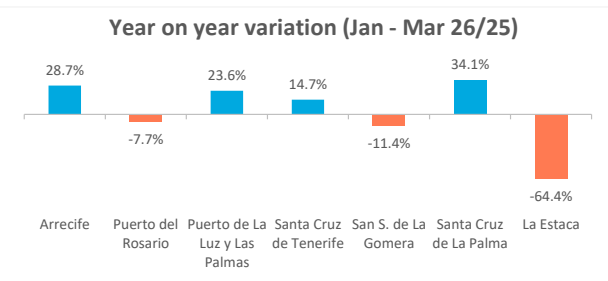

Recent trend: 2026

	PORTS					PORTS					All Canary ports
	Las Palmas ports:	Arrecife	El Rosario	La Luz y Las Palmas	Santa Cruz de Tenerife ports:	Santa Cruz de Tenerife	Los Cristianos	San S. de La Gomera	Santa Cruz de La Palma	La Estaca	
March											
2025	316,190	78,333	83,449	154,408	227,056	160,128	0	25,729	40,215	984	543,246
2026	358,013	106,409	73,371	178,233	278,518	199,365	0	16,583	62,244	326	636,531
Change, 26-25	41,823	28,076	-10,078	23,825	51,462	39,237	0	-9,146	22,029	-658	93,285
Change, %	13.2%	35.8%	-12.1%	15.4%	22.7%	24.5%	--	-35.5%	54.8%	-66.9%	17.2%
January - March											
2025	916,357	250,018	246,855	419,484	695,801	487,732	0	71,315	134,746	2,008	1,612,158
2026	1,068,086	321,795	227,776	518,515	804,226	559,489	162	63,156	180,705	714	1,872,312
Change, 26-25	151,729	71,777	-19,079	99,031	108,425	71,757	162	-8,159	45,959	-1,294	260,154
Change, %	16.6%	28.7%	-7.7%	23.6%	15.6%	14.7%	--	-11.4%	34.1%	-64.4%	16.1%