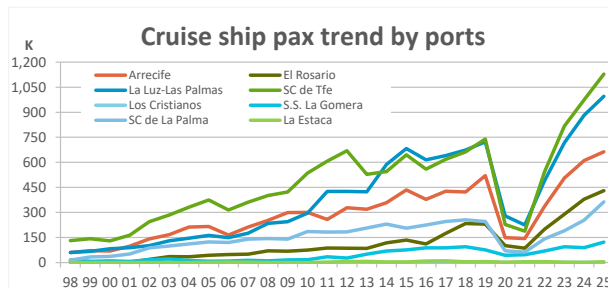

Cruise ship passenger arrivals

March 2026

Annual cruise ship passenger arrivals in the Canary Islands

	PORTS					PORTS					All Canary ports
	Las Palmas ports:	Arrecife	El Rosario	La Luz y Las Palmas	Santa Cruz de Tenerife ports:	Santa Cruz de Tenerife	Los Cristianos	San S. de La Gomera	Santa Cruz de La Palma	La Estaca	
1998	135,675	60,171	14,996	60,508	156,948	131,602	1,499	8,532	14,709	606	292,623
1999	144,321	71,552	6,174	66,595	185,922	142,494	1,710	7,139	34,219	360	330,243
2000	154,336	69,407	1,915	83,014	177,250	130,064	44	9,931	36,640	571	331,586
2001	190,134	98,677	2,016	89,441	223,312	163,534	146	7,189	51,818	625	413,446
2002	262,028	141,165	19,576	101,287	350,556	244,629	496	17,313	87,731	387	612,584
2003	334,763	167,502	36,485	130,776	406,478	285,198	233	21,323	99,542	182	741,241
2004	393,395	212,690	34,697	146,008	456,375	331,920	0	12,722	111,494	239	849,770
2005	423,105	216,348	43,952	162,805	507,054	374,451	298	7,809	123,332	1,164	930,159
2006	362,525	165,069	47,817	149,639	447,155	314,661	784	9,304	120,243	2,163	809,680
2007	439,493	213,134	50,038	176,321	522,093	362,123	1,848	14,010	140,946	3,166	961,586
2008	559,003	253,152	70,758	235,093	557,371	402,018	0	10,919	143,764	670	1,116,374
2009	611,335	298,955	67,819	244,561	582,835	423,236	2,118	16,372	140,175	934	1,194,170
2010	671,192	299,972	74,651	296,569	740,022	536,331	543	16,590	186,558	0	1,411,214
2011	771,160	258,005	87,274	425,881	828,332	607,366	0	35,429	182,580	2,957	1,599,492
2012	840,266	327,972	86,262	426,032	885,623	669,353	37	27,121	183,316	5,796	1,725,889
2013	829,313	319,583	85,371	424,359	794,249	527,961	1,429	50,650	206,888	7,321	1,623,562
2014	1,063,420	358,519	117,748	587,153	848,161	544,841	213	69,200	229,940	3,967	1,911,581
2015	1,252,957	435,428	134,779	682,750	933,296	644,456	1,867	76,504	206,469	4,000	2,186,253
2016	1,104,582	377,800	111,297	615,485	883,324	559,100	1,551	88,635	224,433	9,605	1,987,906
2017	1,241,840	427,110	174,457	640,273	964,336	617,986	868	88,466	246,478	10,538	2,206,176
2018	1,330,553	423,116	233,520	673,917	1,020,128	663,284	888	94,667	255,892	5,397	2,350,681
2019	1,473,587	520,791	230,290	722,506	1,067,440	739,101	0	75,456	246,572	6,311	2,541,027
2020	530,038	149,450	101,424	279,164	345,093	228,403	0	43,225	70,656	2,809	875,131
2021	454,968	143,599	86,129	225,240	304,405	188,362	1,813	47,614	62,123	4,493	759,373
2022	1,025,843	336,281	199,848	489,714	759,918	542,290	628	69,631	141,333	6,036	1,785,761
2023	1,512,295	505,926	289,029	717,340	1,106,278	817,647	928	94,829	190,193	2,681	2,618,573
2024	1,871,654	610,176	379,804	881,674	1,318,760	973,972	336	88,876	254,126	1,450	3,190,414
2025	2,089,482	663,396	430,693	995,393	1,619,359	1,128,345	643	122,420	363,428	4,523	3,708,841
Change, 25-24	217,828	53,220	50,889	113,719	300,599	154,373	307	33,544	109,302	3,073	518,427
Change, %	11.6%	8.7%	13.4%	12.9%	22.8%	15.8%	91.4%	37.7%	43.0%	211.9%	16.2%