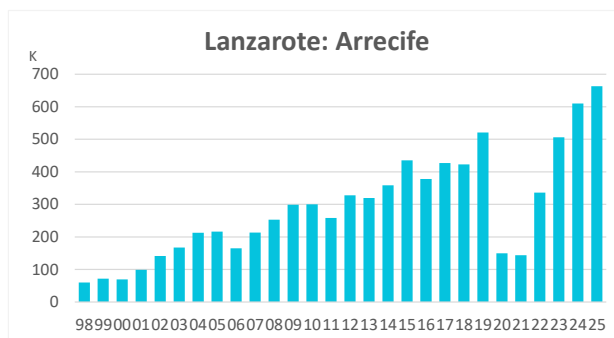

Cruise ship passenger arrivals

Annual cruise ship pax by port

Sources: Autoridad portuaria de Las Palmas and Autoridad portuaria de Santa Cruz de Tenerife.