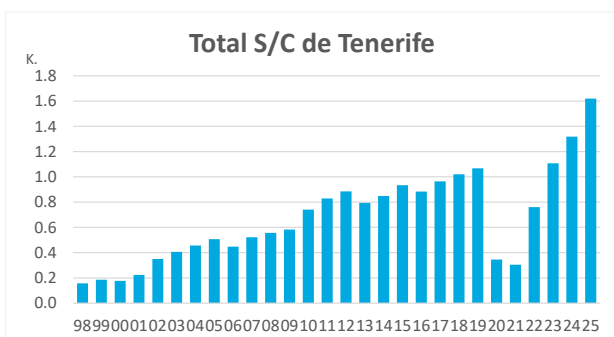

Cruise ship passenger arrivals

Annual cruise ship pax by port

Sources: Autoridad portuaria de Las Palmas and Autoridad portuaria de Santa Cruz de Tenerife.